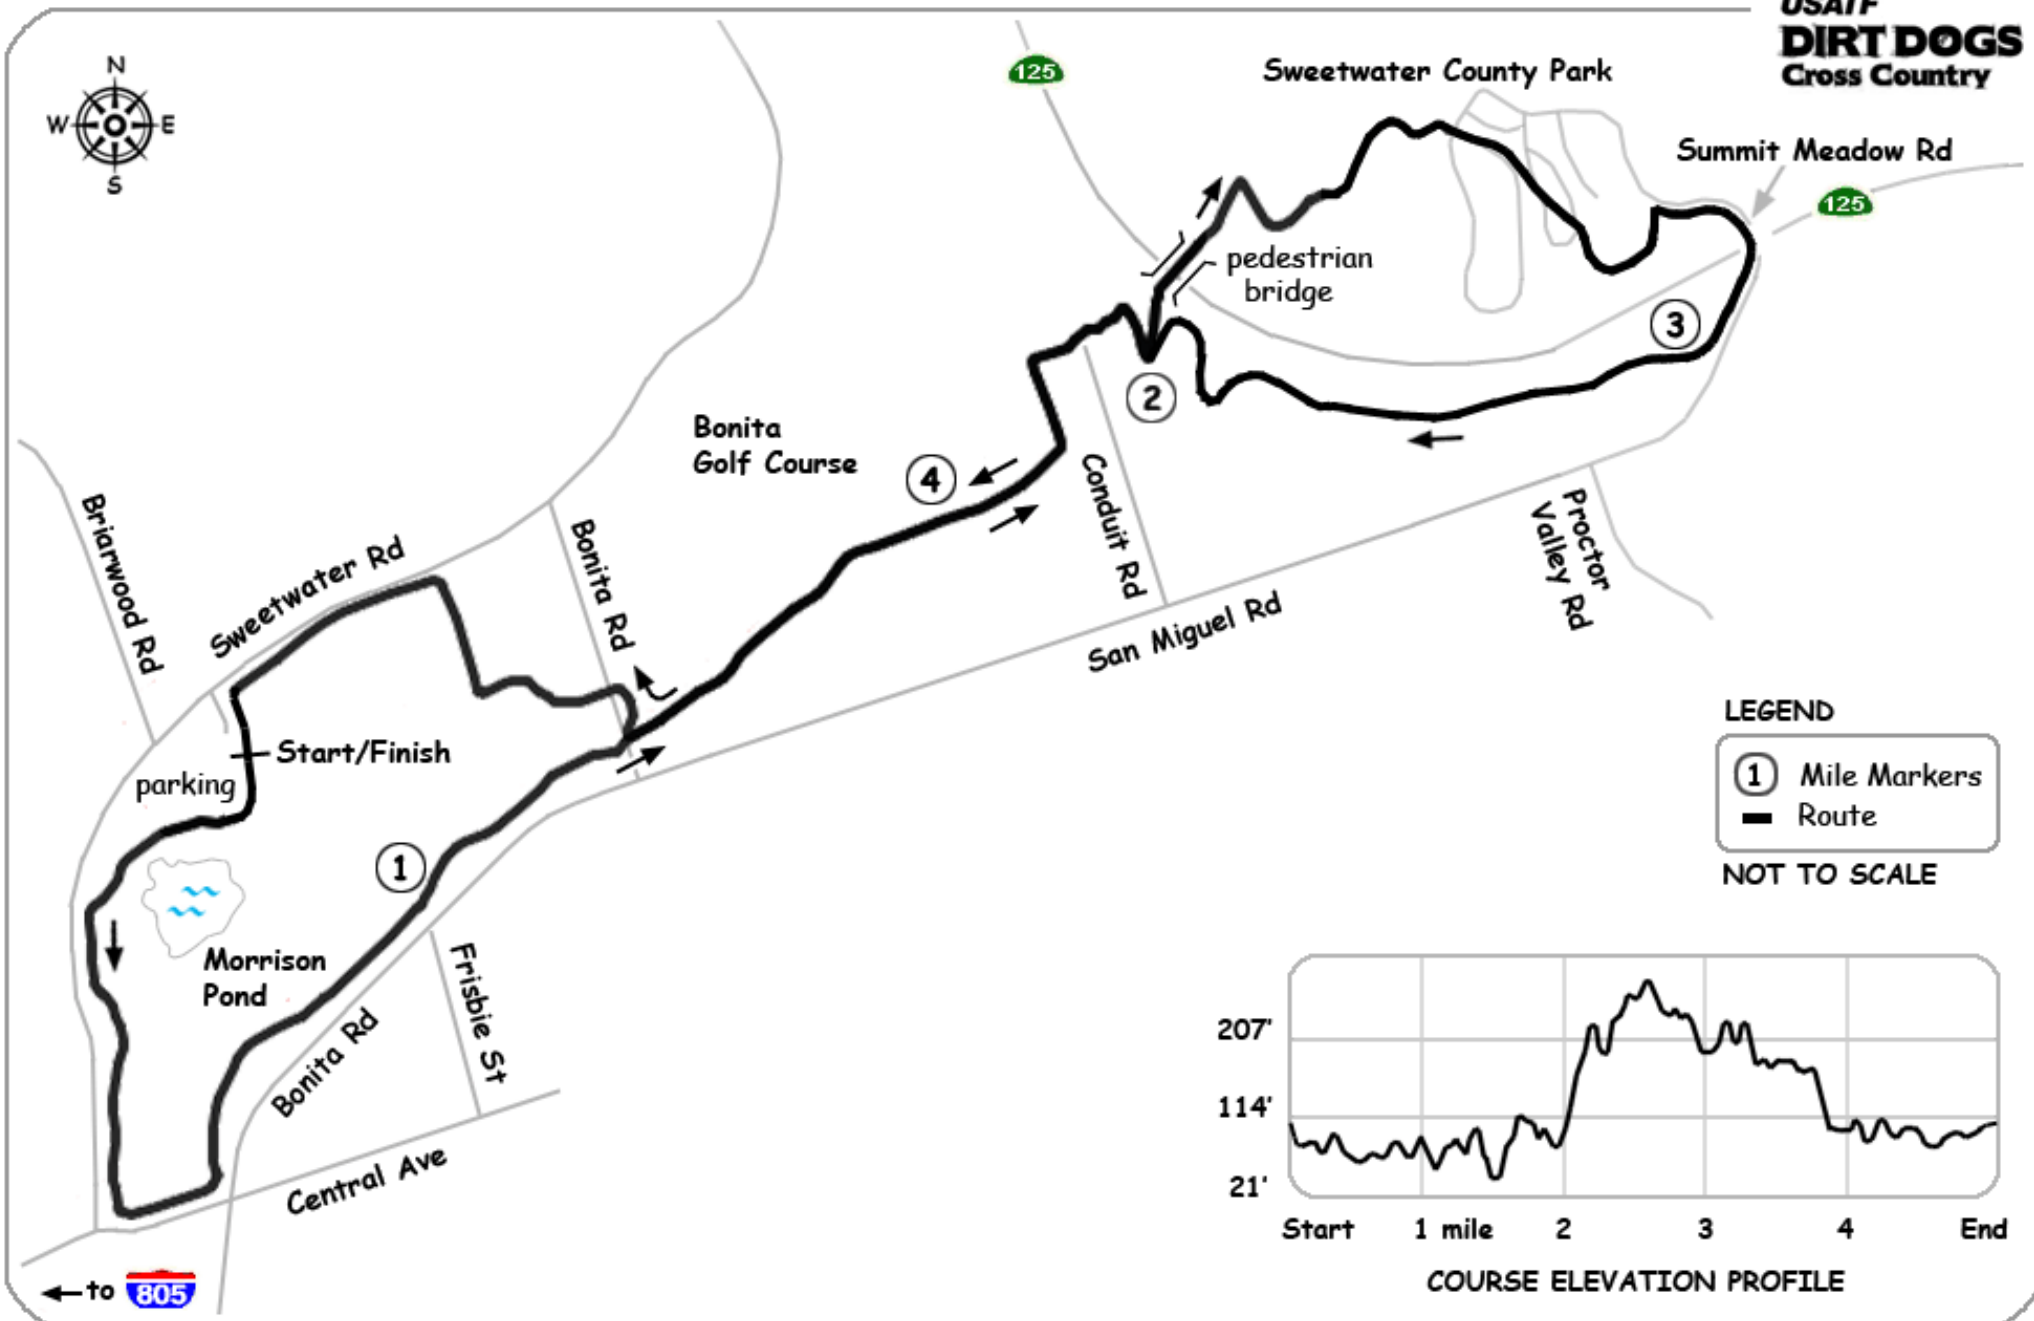

BONITA ROAD RUNNERS

Bonita Stampede 8K Rohr Park, Bonita

**USATF
DIRT DOGS
Cross Country**

Course Design: Tony Melchor

Map provided by the San Diego Track Club